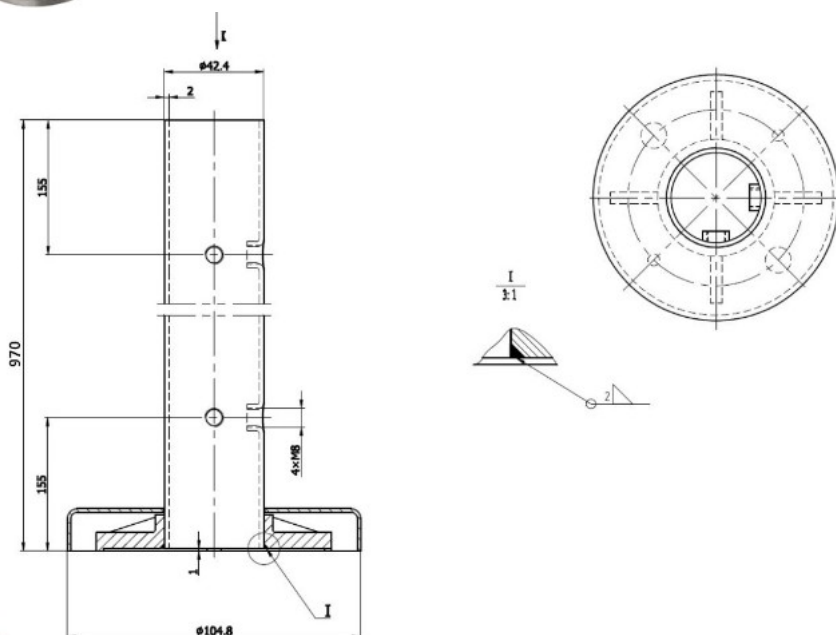

PRODUCT SHEET

Description:

90DG Baluster SS316 Brushed, $\varnothing 42,4 \times 2 \times 970$ mm, 4 Holes Two Side

Item number:

22.10.415-9

Units	Box	Carton	HS Code	Barcode
Pcs.	1	4	8302419000	
				5704866499842